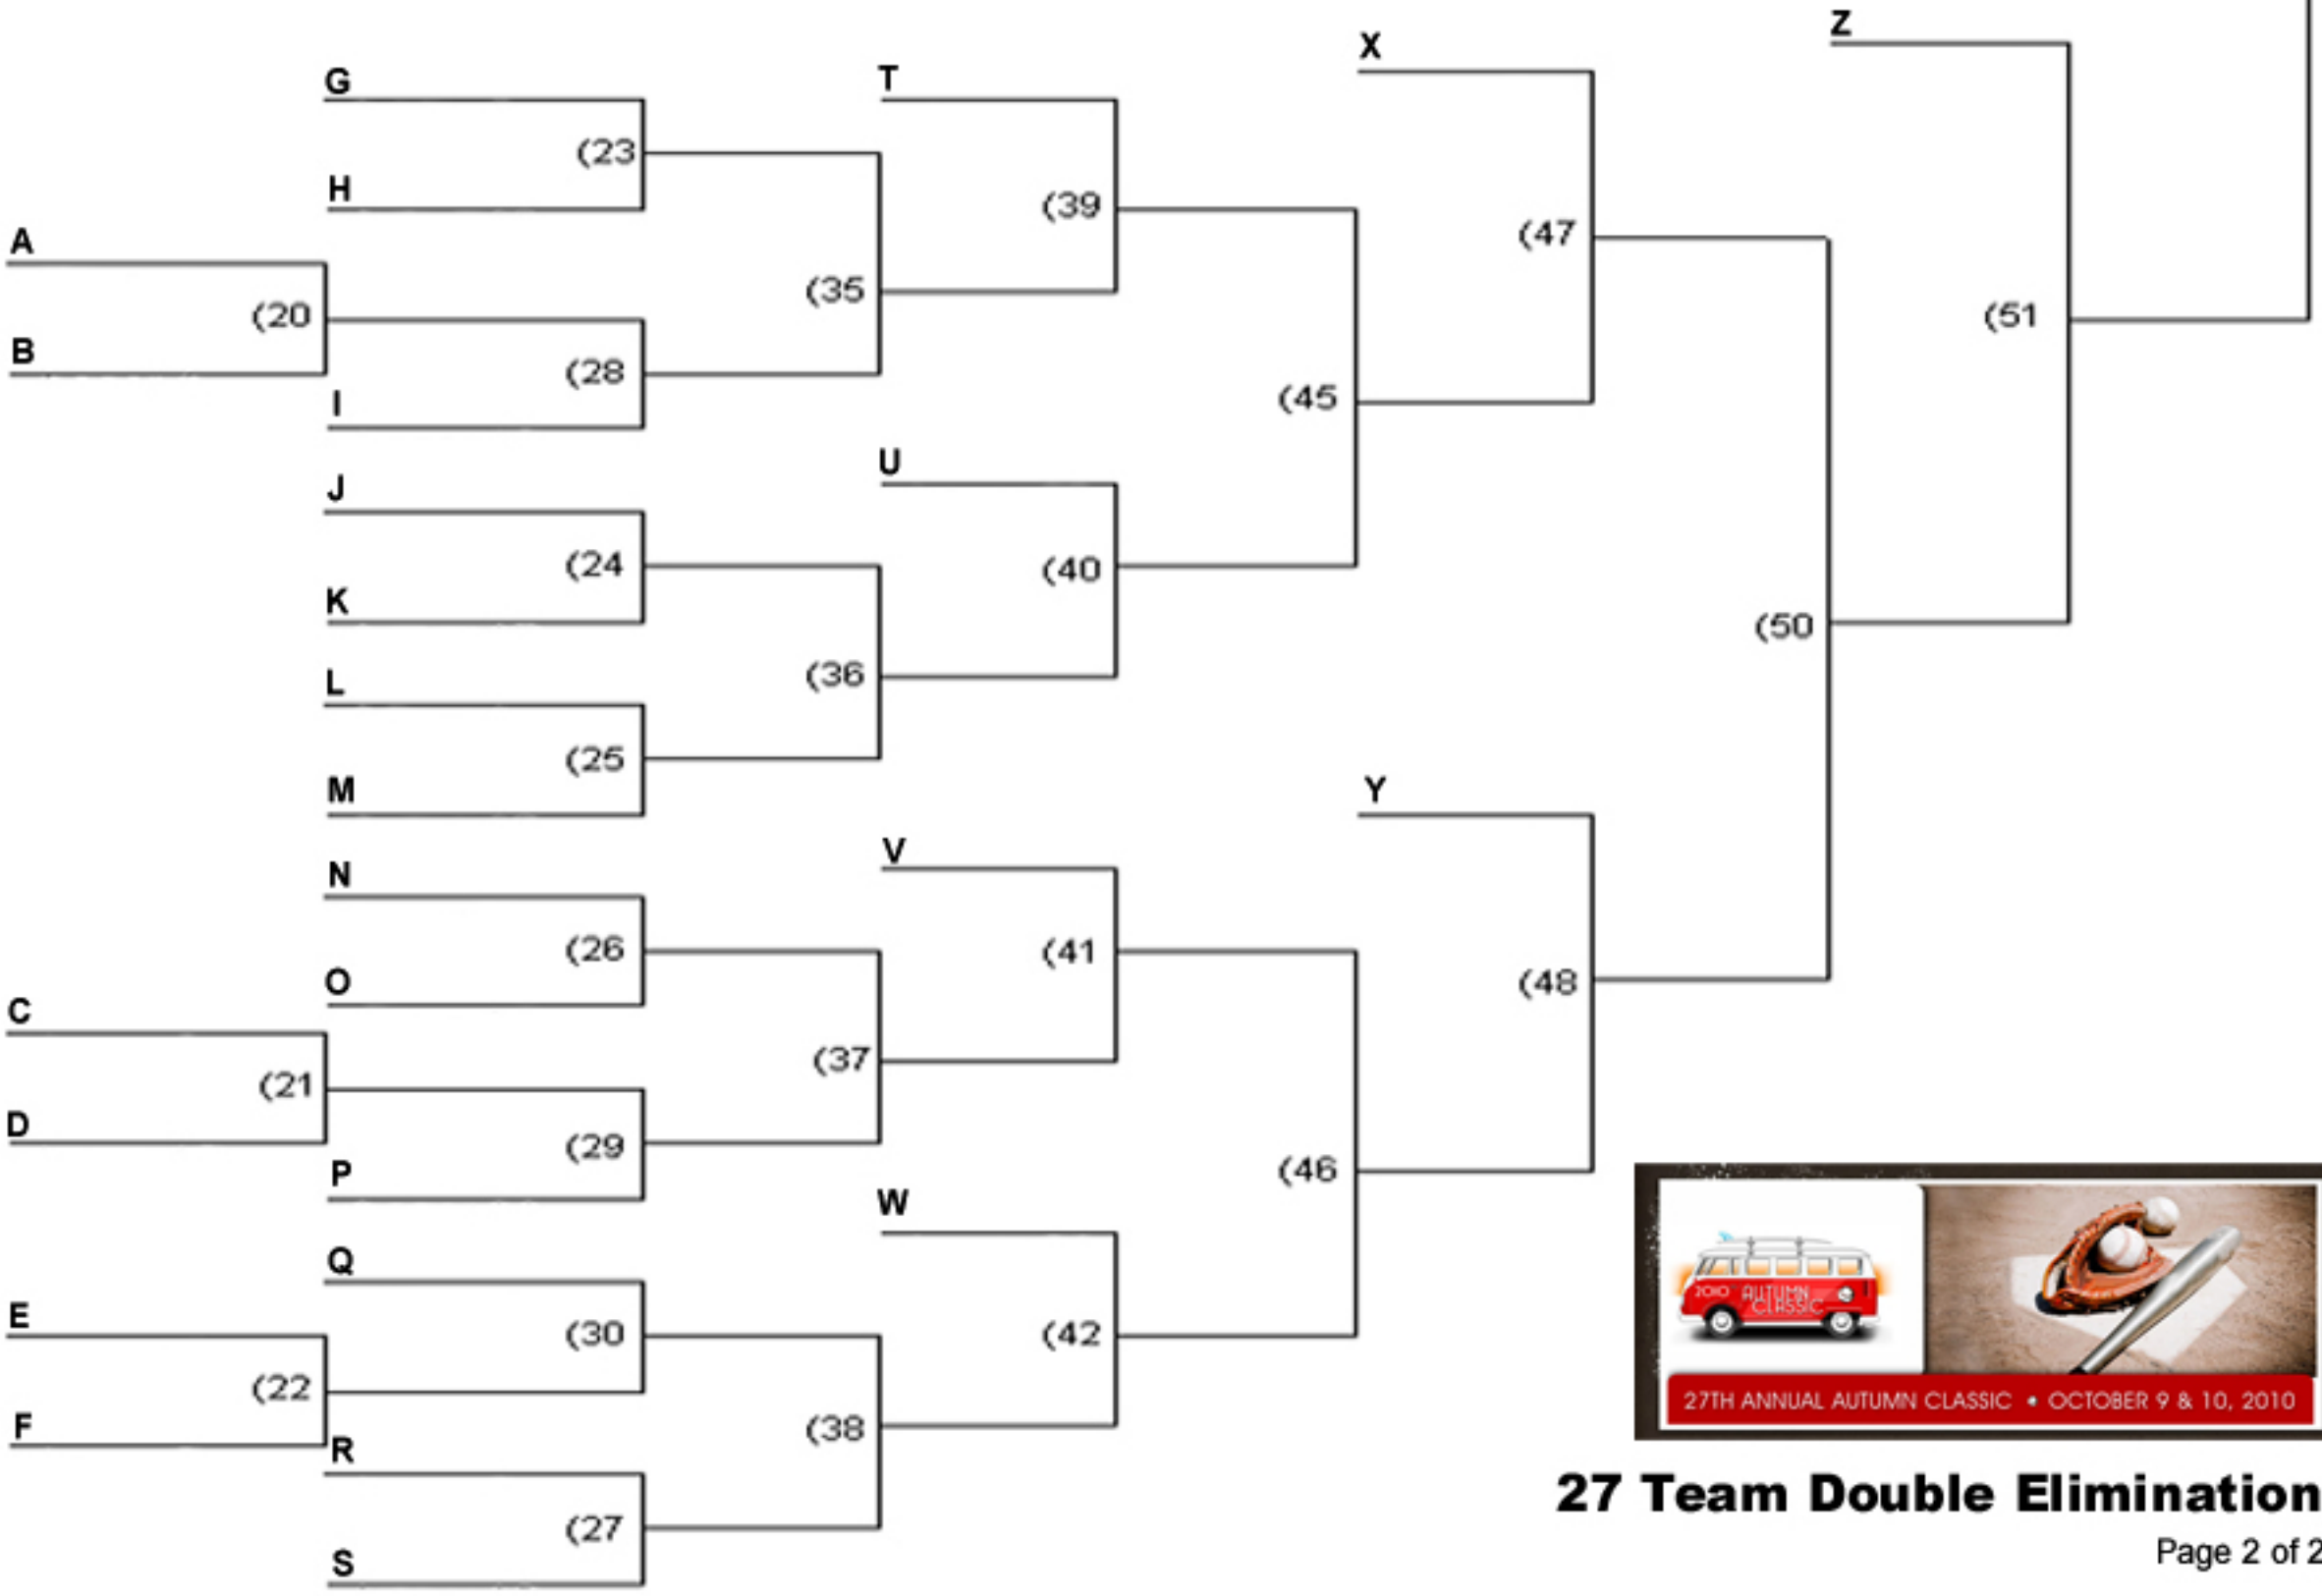

Loser's Bracket
HOURLASS D DIVISION

27 Team Double Elimination